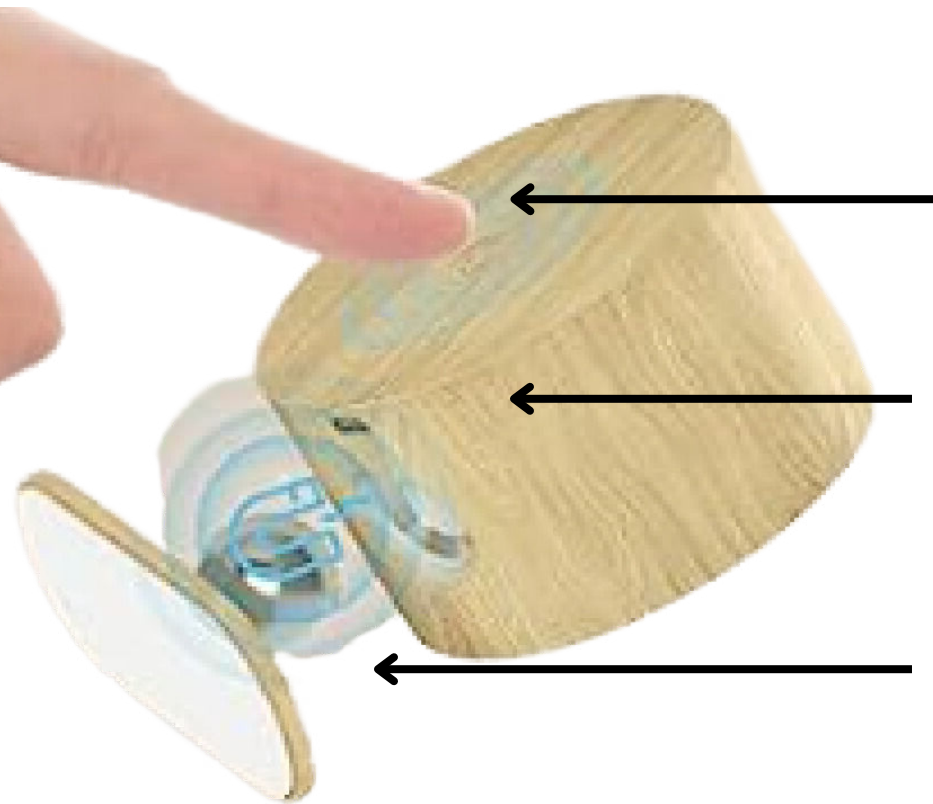

got light.

Wireless Sconce

Long Press: Color Temp Adjust
Single Press: On/Off + Brightness

USB-C Port

Adhesive Backing