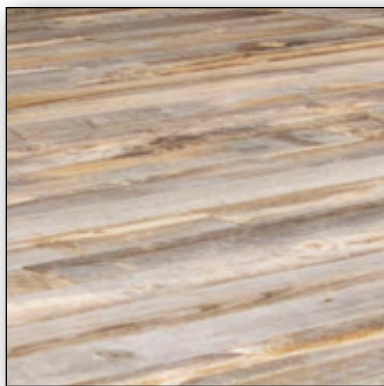

custom carpet

sisal

staging

driftwood stage

4x8 sections
12'x16' maximum
18" height
matching step units

driftwood steps

driftwood lid

driftwood panels