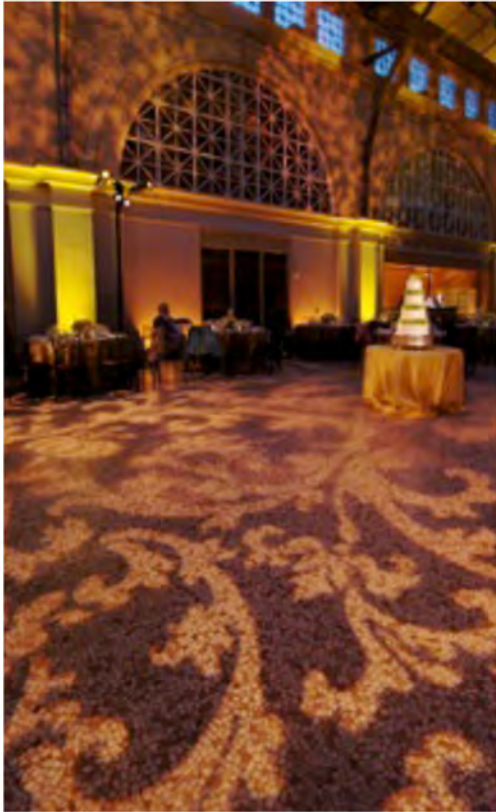

There are literally thousands of options from which to choose, including broad washes of soft diffuse texture, elegant floral or leafy patterns, and modern lounge inspired designs. We're happy to make pattern suggestions based upon what will best compliment your event theme and any planned decor, as well as enhance the look & feel of the overall event.

# dance floor washes

got light.

got light.

lighting. audio. video. drape. staging.