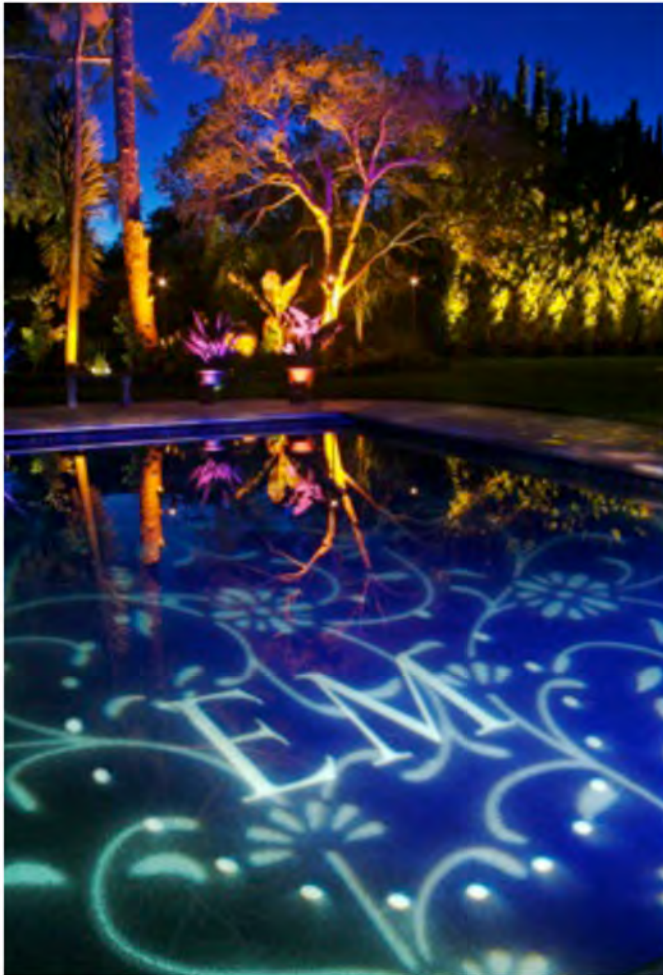

custom monograms

got light.

got light.

lighting. audio. video. drape. staging.