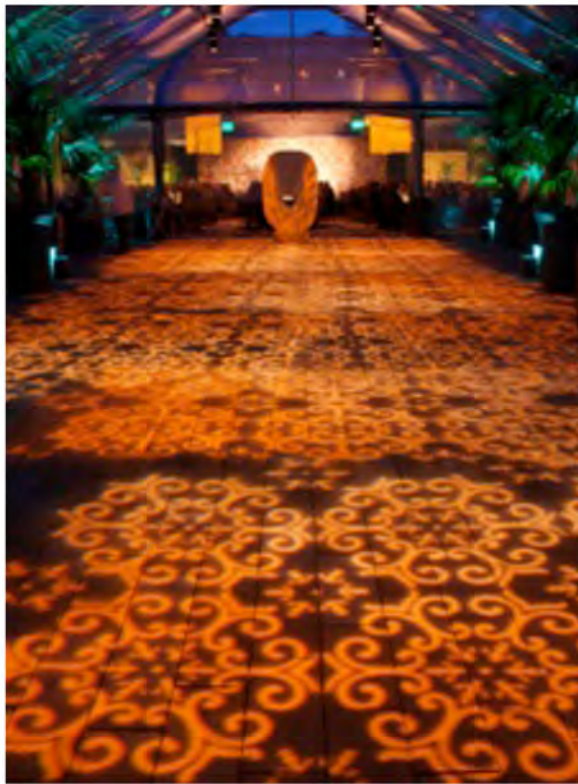

# pattern washes

Nope! A lighting wash does not involve water or soap! A lighting “wash” or projection of texture or pattern is the perfect way to add a bit of life and visual interest to your event space.

There are literally thousands of options from which to choose, including broad washes of soft diffuse texture, elegant floral or leafy patterns, and modern lounge inspired designs. We're happy to make pattern suggestions based upon what will best compliment your event theme and any planned decor, as well as enhance the look & feel of the overall event.